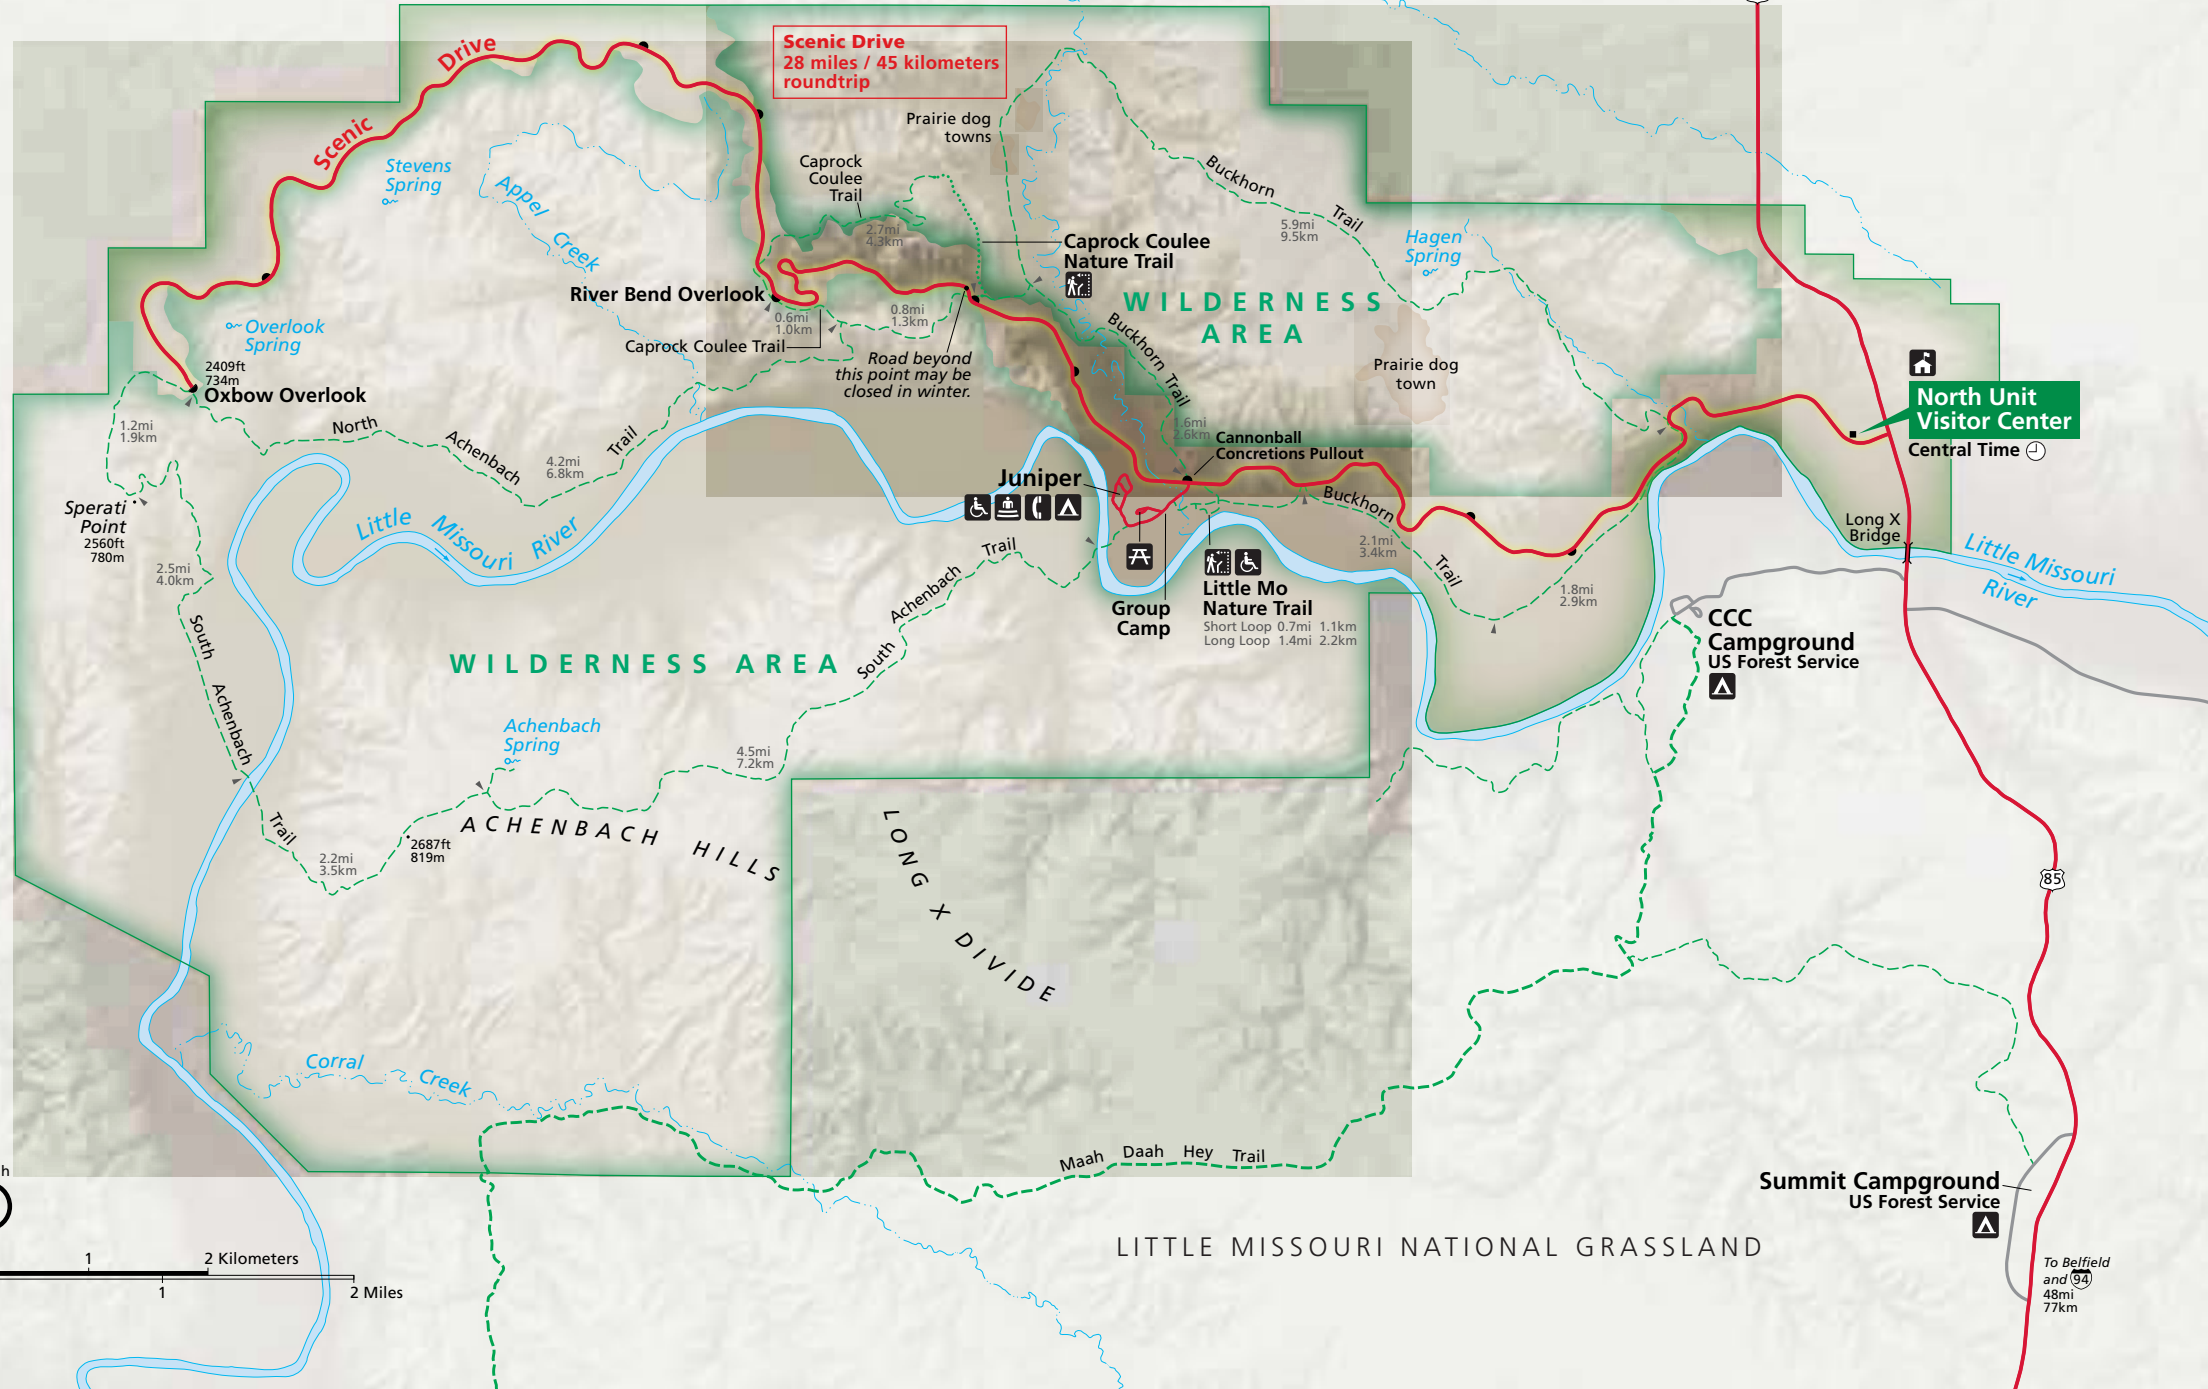

NORTH UNIT

LITTLE MISSOURI NATIONAL GRASSLAND

To Watford City
11mi
18km

Scenic Drive
28 miles / 45 kilometers
roundtrip

**North Unit
Visitor Center**
Central Time

**CCC
Campground**
US Forest Service

Summit Campground
US Forest Service

To Belfield
and 94
48mi
77km