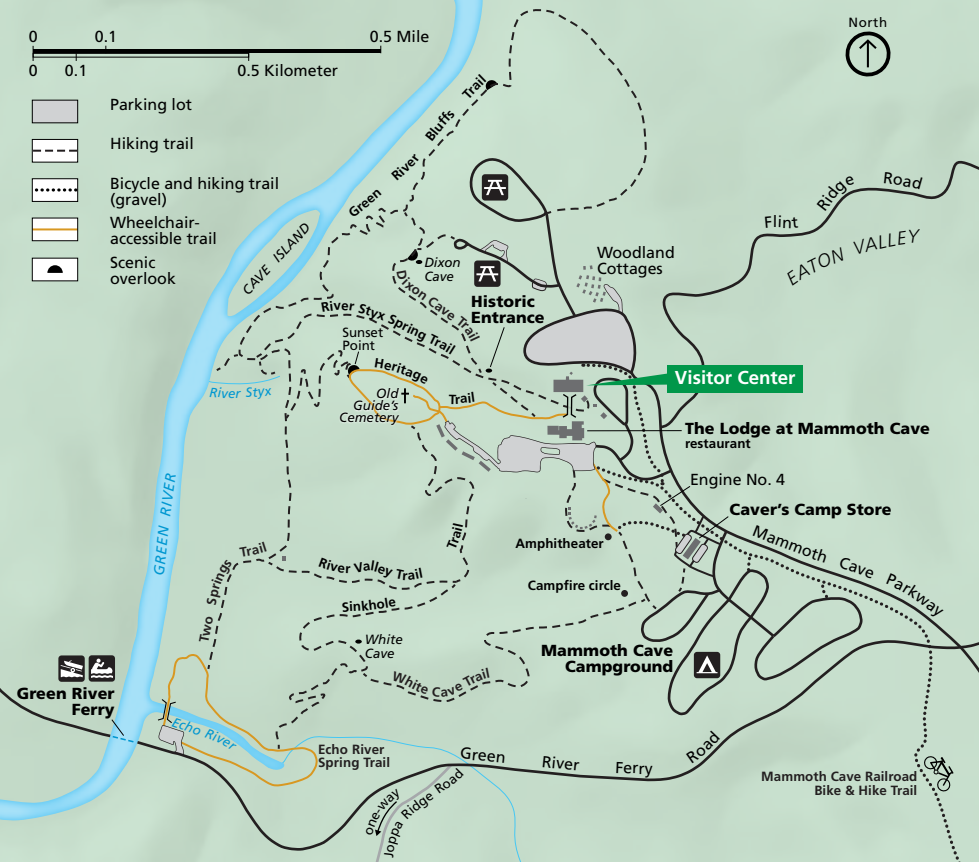

North

- Parking lot
- Hiking trail
- Bicycle and hiking trail (gravel)
- Wheelchair-accessible trail
- Scenic overlook