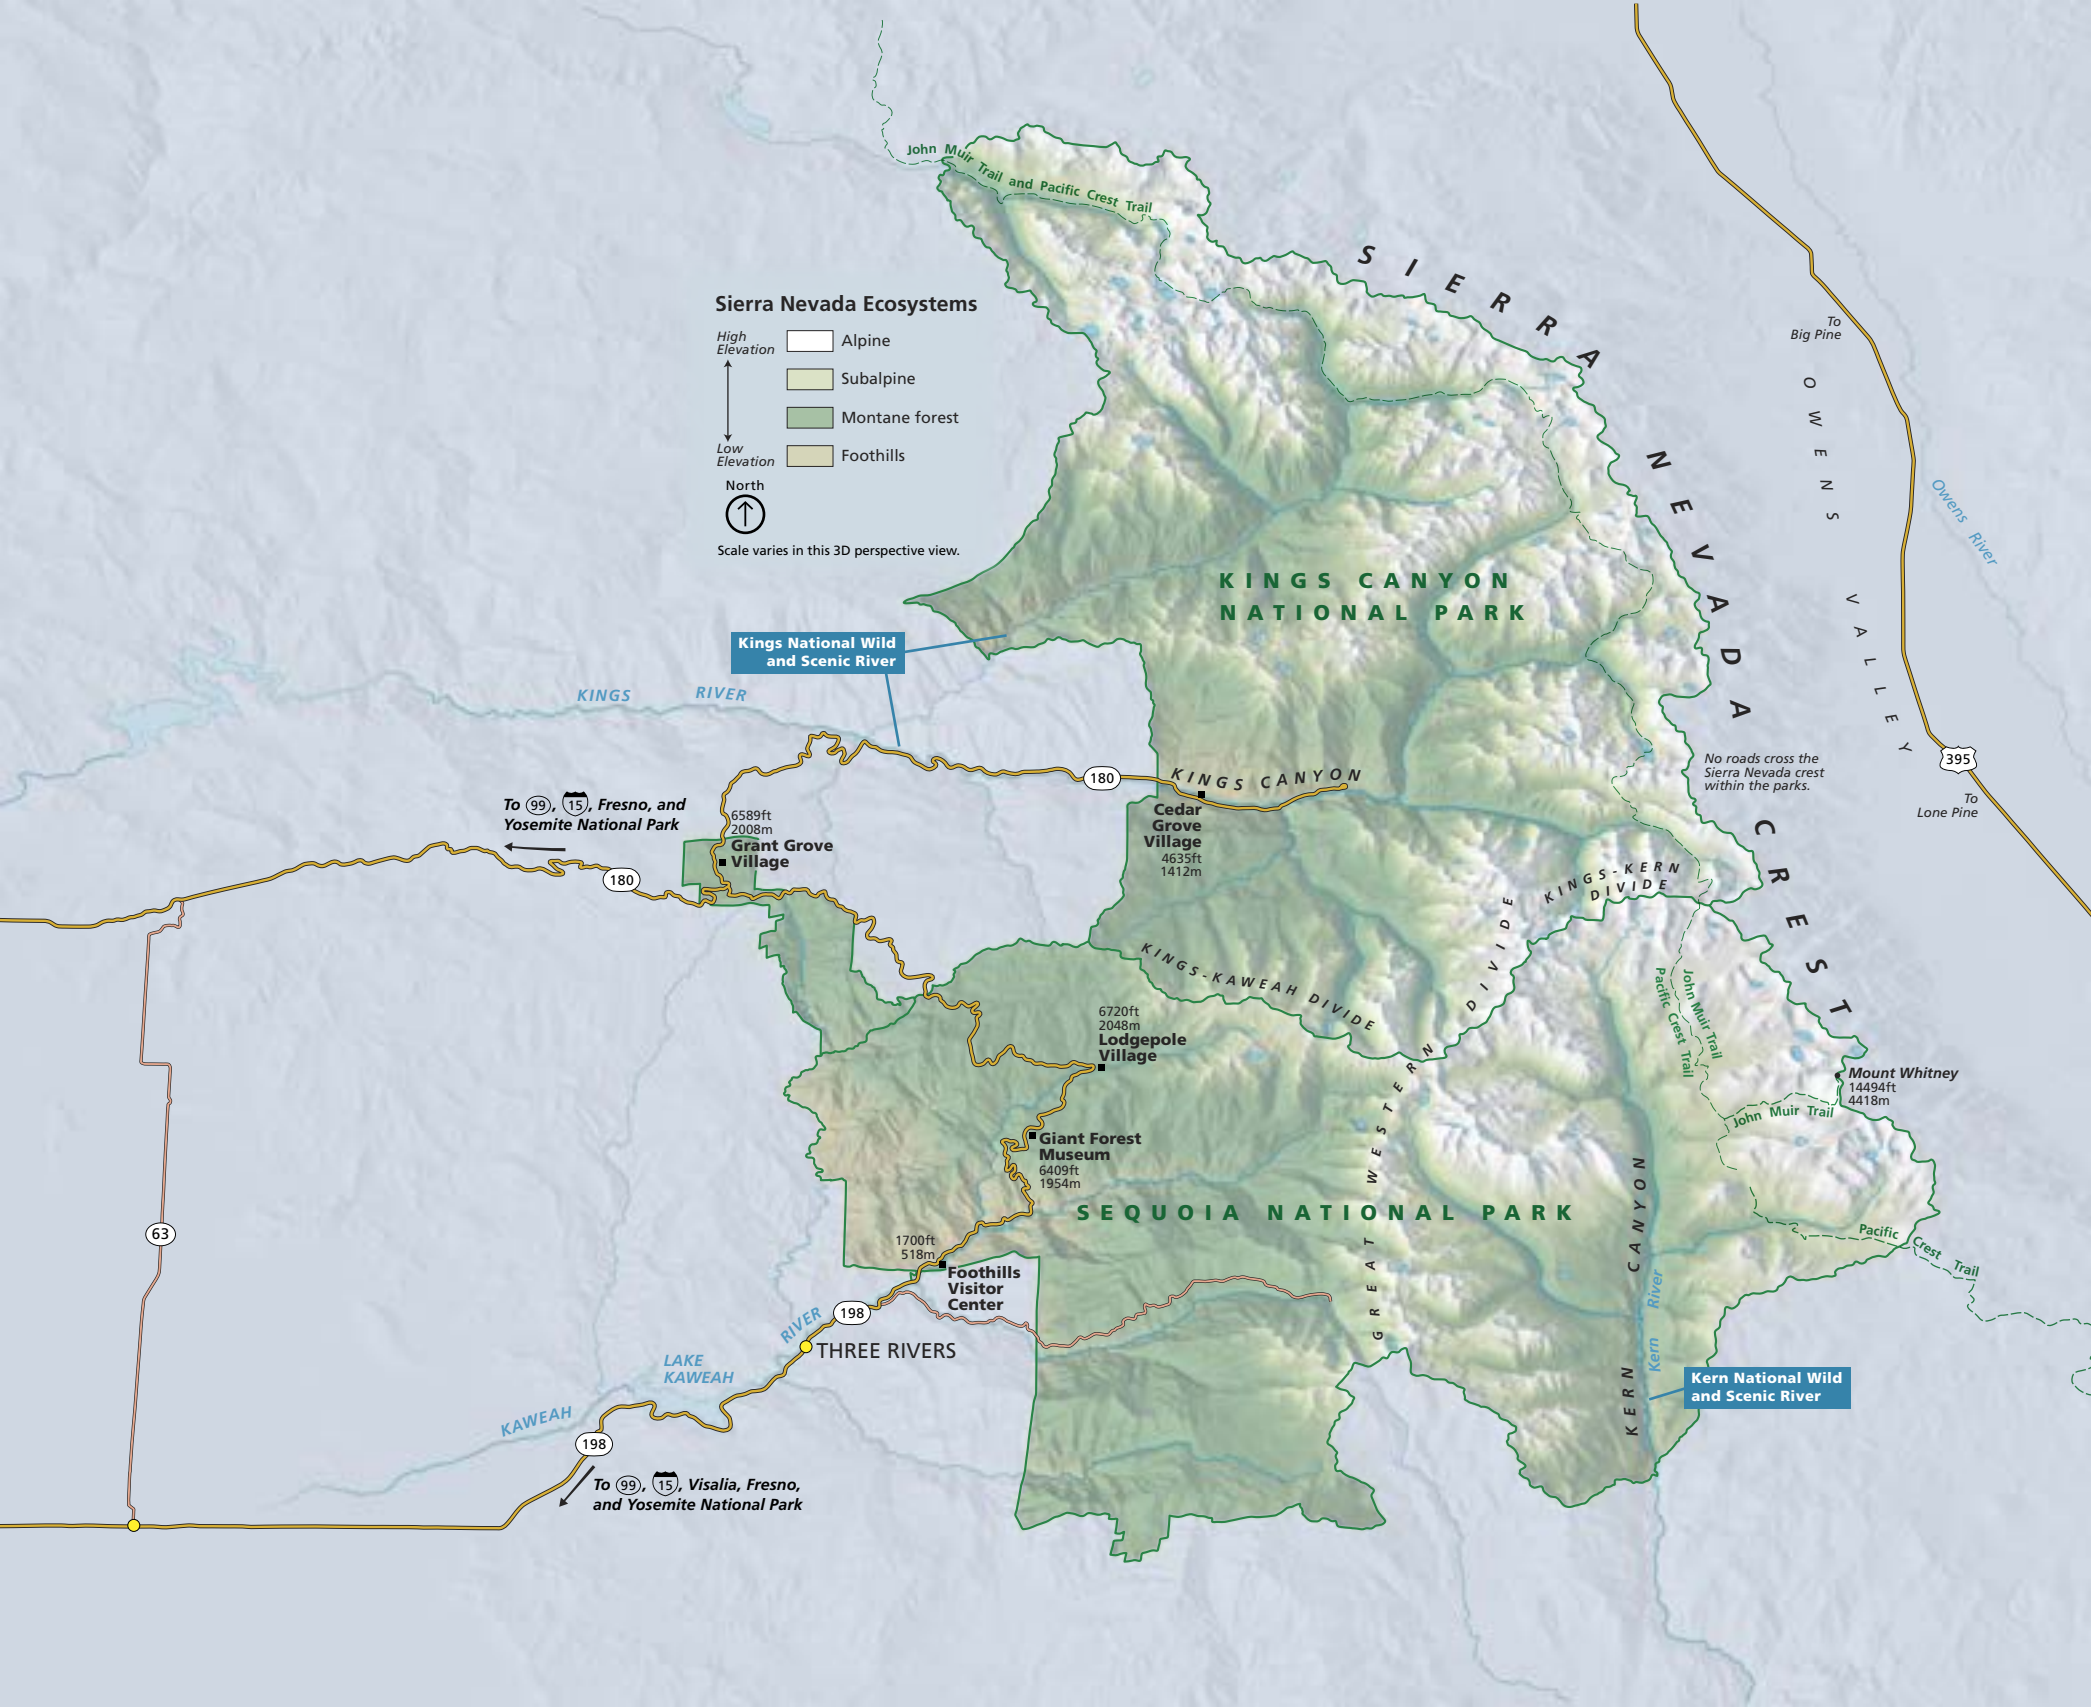

Sierra Nevada Ecosystems

Kings National Wild and Scenic River

Kern National Wild and Scenic River

To 99, 15, Fresno, and Yosemite National Park

To 99, 15, Visalia, Fresno, and Yosemite National Park

To Big Pine

To Lone Pine