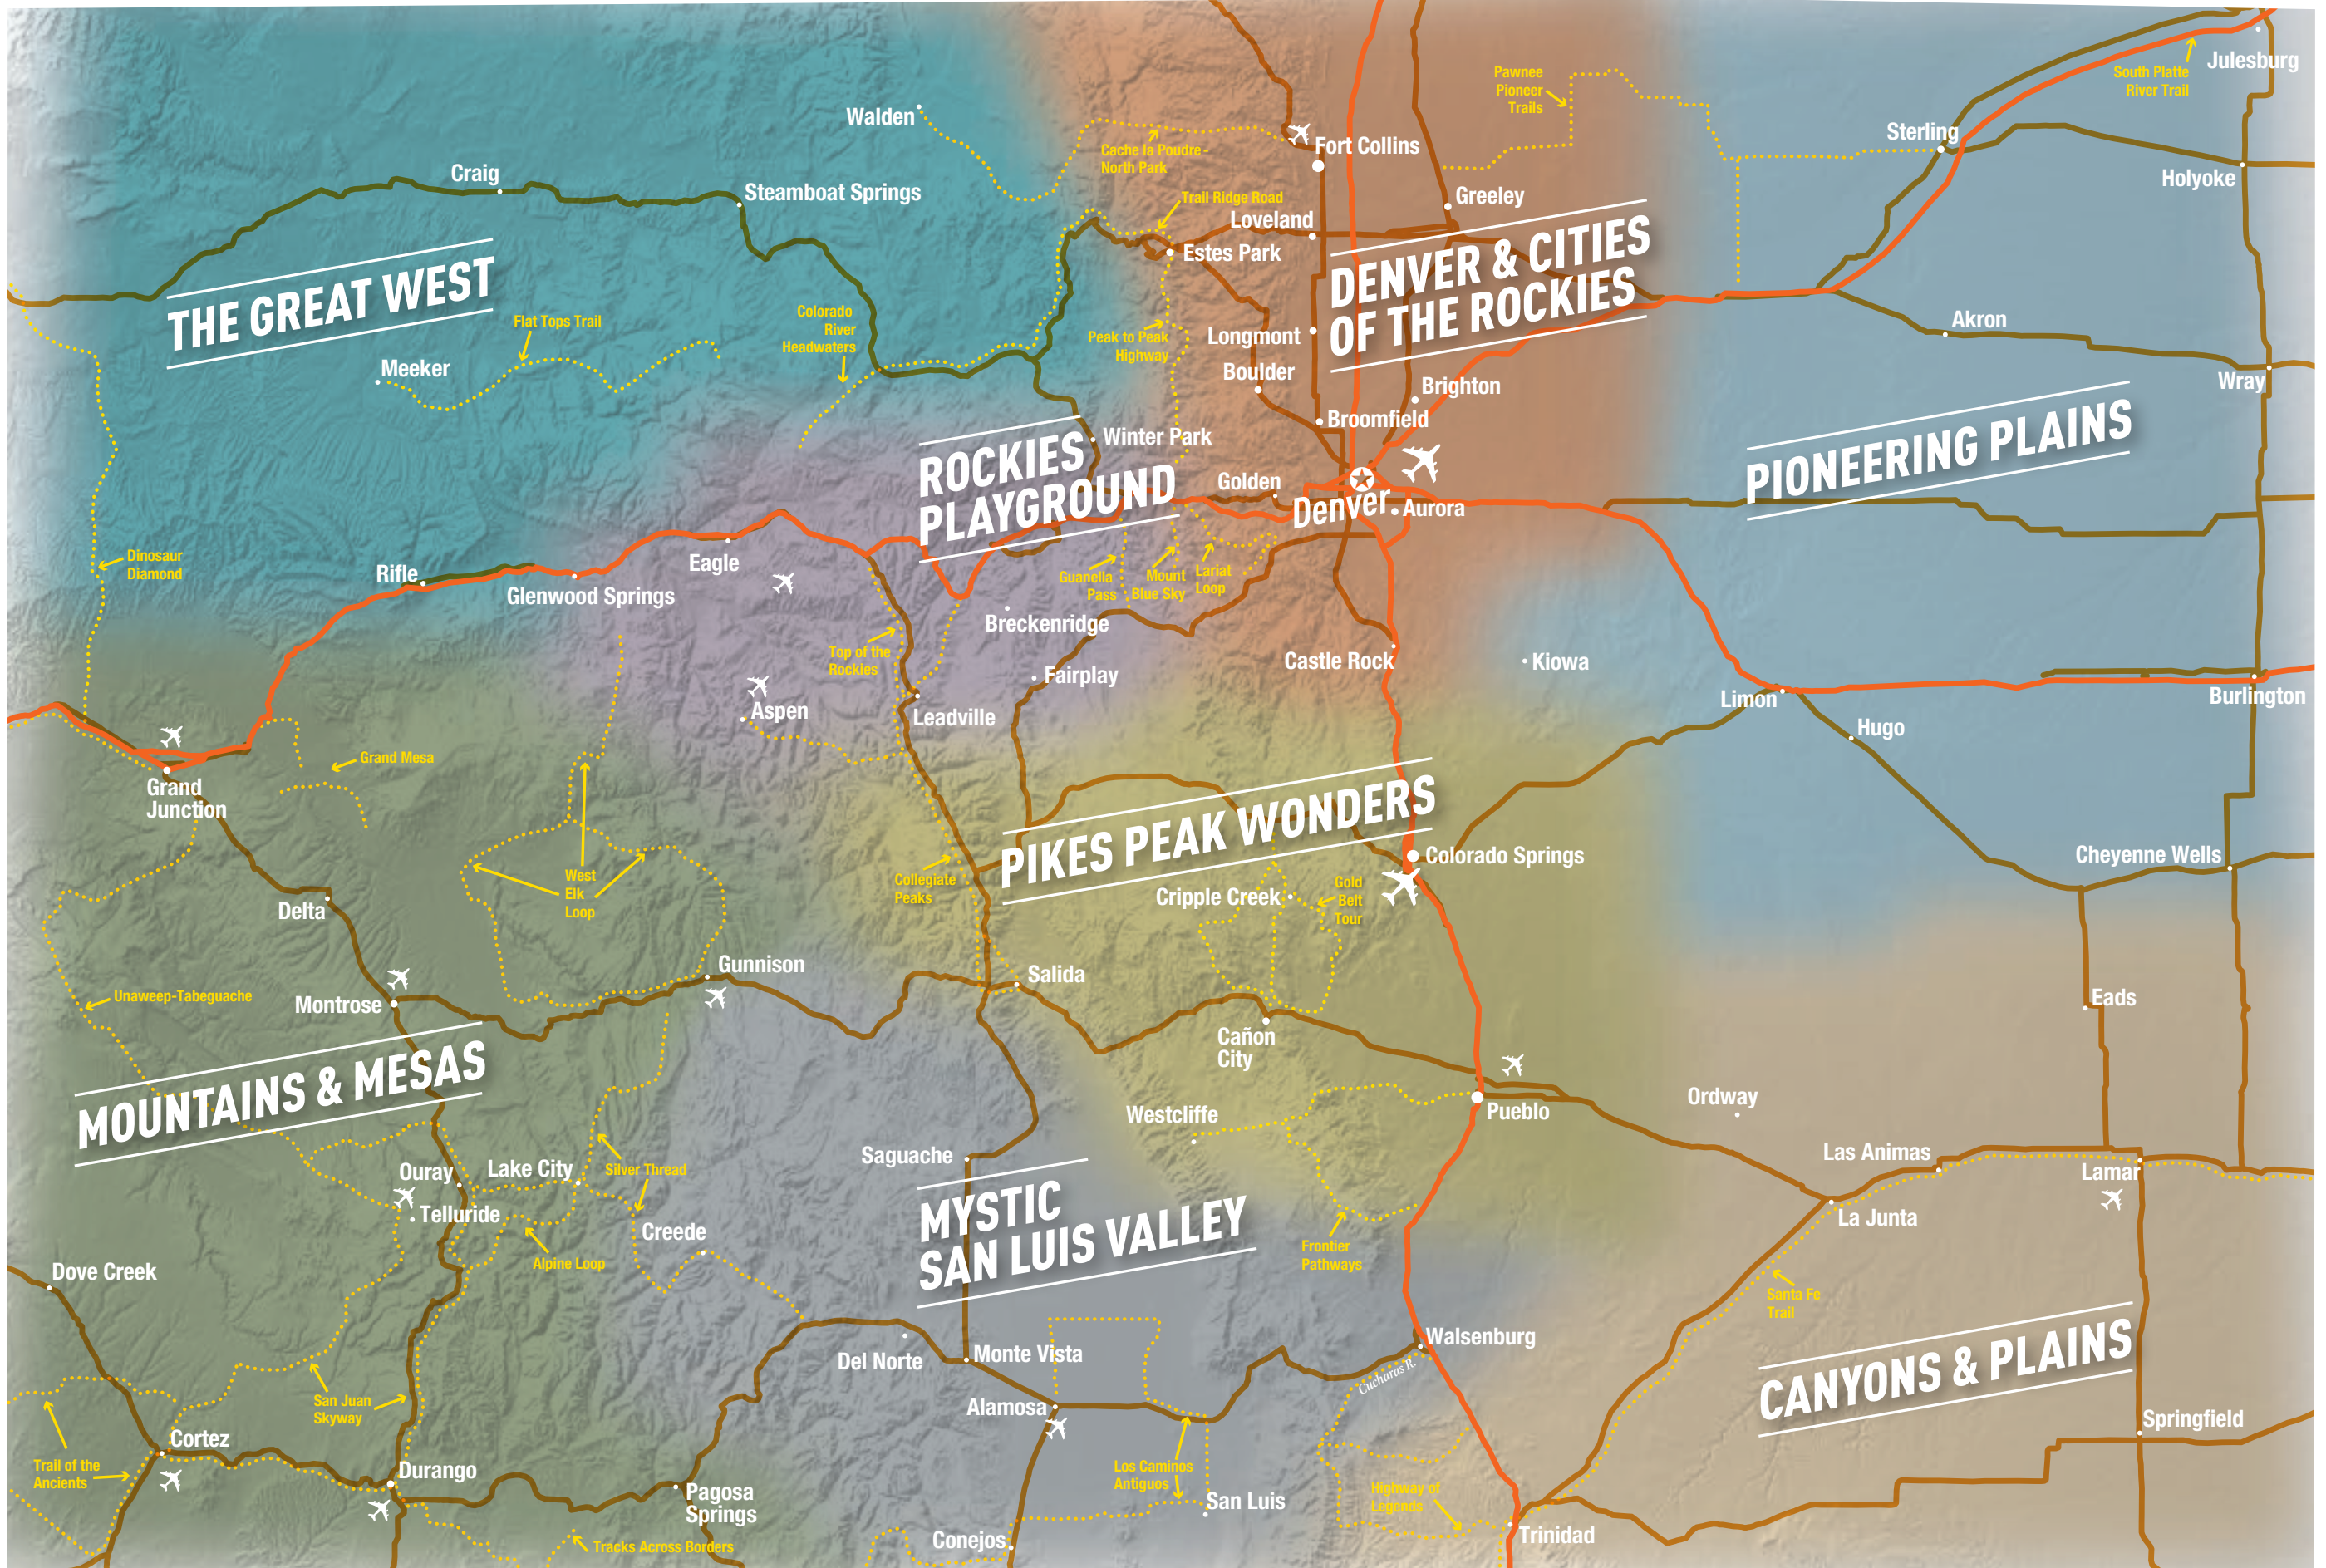

THE GREAT WEST

DENVER & CITIES OF THE ROCKIES

ROCKIES PLAYGROUND

PIONEERING PLAINS

PIKES PEAK WONDERS

MOUNTAINS & MESAS

MYSTIC SAN LUIS VALLEY

CANYONS & PLAINS

Craig

Steamboat Springs

Walden

Fort Collins

Greeley

Sterling

Holyoke

Julesburg

Meeker

Flat Tops Trail

Colorado River Headwaters

Cache la Poudre North Park

Trail Ridge Road

Estes Park

Longmont

Boulder

Winter Park

Golden

Denver

Aurora

Brighton

Broomfield

Akron

Wray

Dinosaur Diamond

Rifle

Glenwood Springs

Eagle

Peak to Peak Highway

Guanello Pass

Mount Blue Sky

Lariat Loop

Breckenridge

Fairplay

Castle Rock

Kiowa

Aspen

Top of the Rockies

Leadville

Limon

Hugo

Burlington

Grand Junction

Grand Mesa

West Elk Loop

Collegiate Peaks

PIKES PEAK WONDERS

Cripple Creek

Gold Belt Tour

Colorado Springs

Delta

Gunnison

Salida

Cañon City

Cheyenne Wells

Eads

MOUNTAINS & MESAS

Unaweep-Tabeguache

Montrose

Saguache

Westcliffe

Pueblo

Ordway

MYSTIC SAN LUIS VALLEY

Ouray

Telluride

Lake City

Silver Thread

Creede

Alpine Loop

Frontier Pathways

Las Animas

Lamar

La Junta

CANYONS & PLAINS

Dove Creek

Cortez

Durango

Pagosa Springs

Del Norte

Monte Vista

Alamosa

Conejos

Los Caminos Antiguos

San Luis

Walsenburg

Cucharas R.

Trinidad

Santa Fe Trail

Springfield

Trail of the Ancients

San Juan Skyway

Tracks Across Borders

Highway of Legends